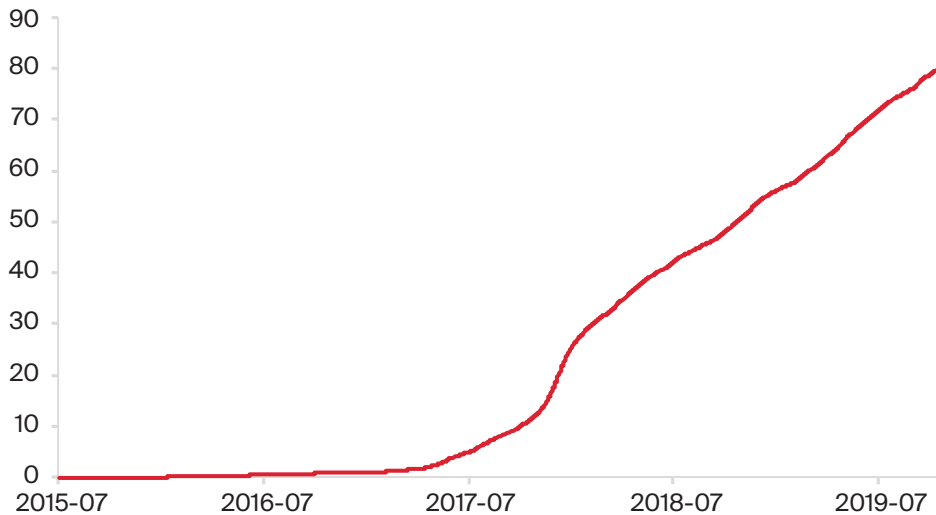

The State of the Ethereum Network

Unique Addresses (in millions)

The number of unique addresses on the Ethereum blockchain keeps increasing linearly since mid-2017.

Transactions per Day

Currently, about 700'000 transactions are confirmed every day on Ethereum, which translates to a throughput of about 8 transactions per second.